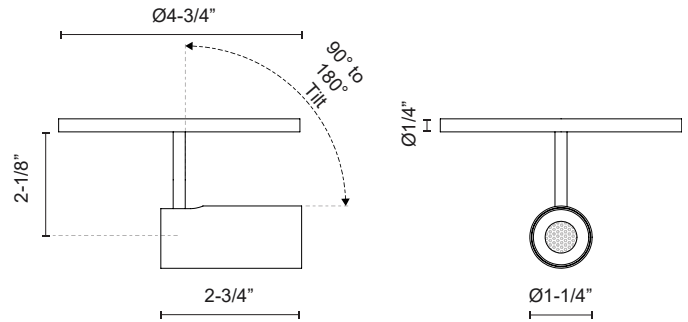

DOWNEY SF15101

SEMI FLUSH

PROJECT

SF15101-BK
Black

SF15101-WH
White

SPECIFICATION DETAILS

Fixture Dimensions	D4-3/8" x H4-1/4"
Light Source	LED with DC Driver
Wattage	7W
Total Lumens	510lm
Delivered Lumens	274lm
Voltage	120V
Color Temperature	3000K
CRI (Ra)	90CRI
Optional Color Temps	2700K - 5000K Available, Minimum Order Quantities Apply
LED Rated Life	50,000 hours
Dimming	100% - 10%, TRIAC or ELV Dimmer (Not Included)
Diffuser Details	Clear Acrylic TIR Lens
Location	Dry
Mounting Style	All Orientation; Ceiling and Wall;
CEC Title 24 JA8	Yes, JA8-2022
Canopy Dimensions	D4-3/8" x H1/4"
Paint Finish	BK02; WH02;

* For custom options, consult factory for details.

* For warranty information, please visit www.kuzcolighting.com/warranty

DESCRIPTION

Recessed within the minute barrel of the quintessential adjustable lamp is a spot light assembly applied across the X line. By utilizing slim AC LED boards the canopy scale is reduced to a fundamental trim plate and minimizes the visual footprint of the functional fixtures. Available in two petite cylindrical sizes and a single or multi-light configuration.