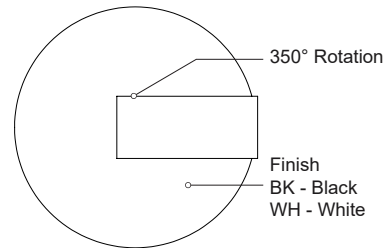

DOWNEY SF15101

SEMI FLUSH

PROJECT

SF15101-BK
Black

SF15101-WH
White

SPECIFICATION DETAILS

Fixture Dimensions	D4-3/8" x H4-1/4"
Light Source	LED with DC Driver
Wattage	7W
Total Lumens	510lm
Delivered Lumens	274lm
Voltage	120V
Color Temperature	3000K
CRI (Ra)	90CRI
Optional Color Temps	2700K - 5000K Available, Minimum Order Quantities Apply
LED Rated Life	50,000 hours
Dimming	100% - 10%, TRIAC or ELV Dimmer (Not Included)
Diffuser Details	Clear Acrylic TIR Lens
Location	Dry
Mounting Style	All Orientation; Ceiling and Wall;
CEC Title 24 JA8	Yes, JA8-2022
Canopy Dimensions	D4-3/8" x H1/4"
Paint Finish	BK02; WH02;

* For custom options, consult factory for details.

* For warranty information, please visit www.kuzcolighting.com/warranty

DESCRIPTION

Recessed within the minute barrel of the quintessential adjustable lamp is a spot light assembly applied across the X line. By utilizing slim AC LED boards the canopy scale is reduced to a fundamental trim plate and minimizes the visual footprint of the functional fixtures. Available in two petite cylindrical sizes and a single or multi-light configuration.